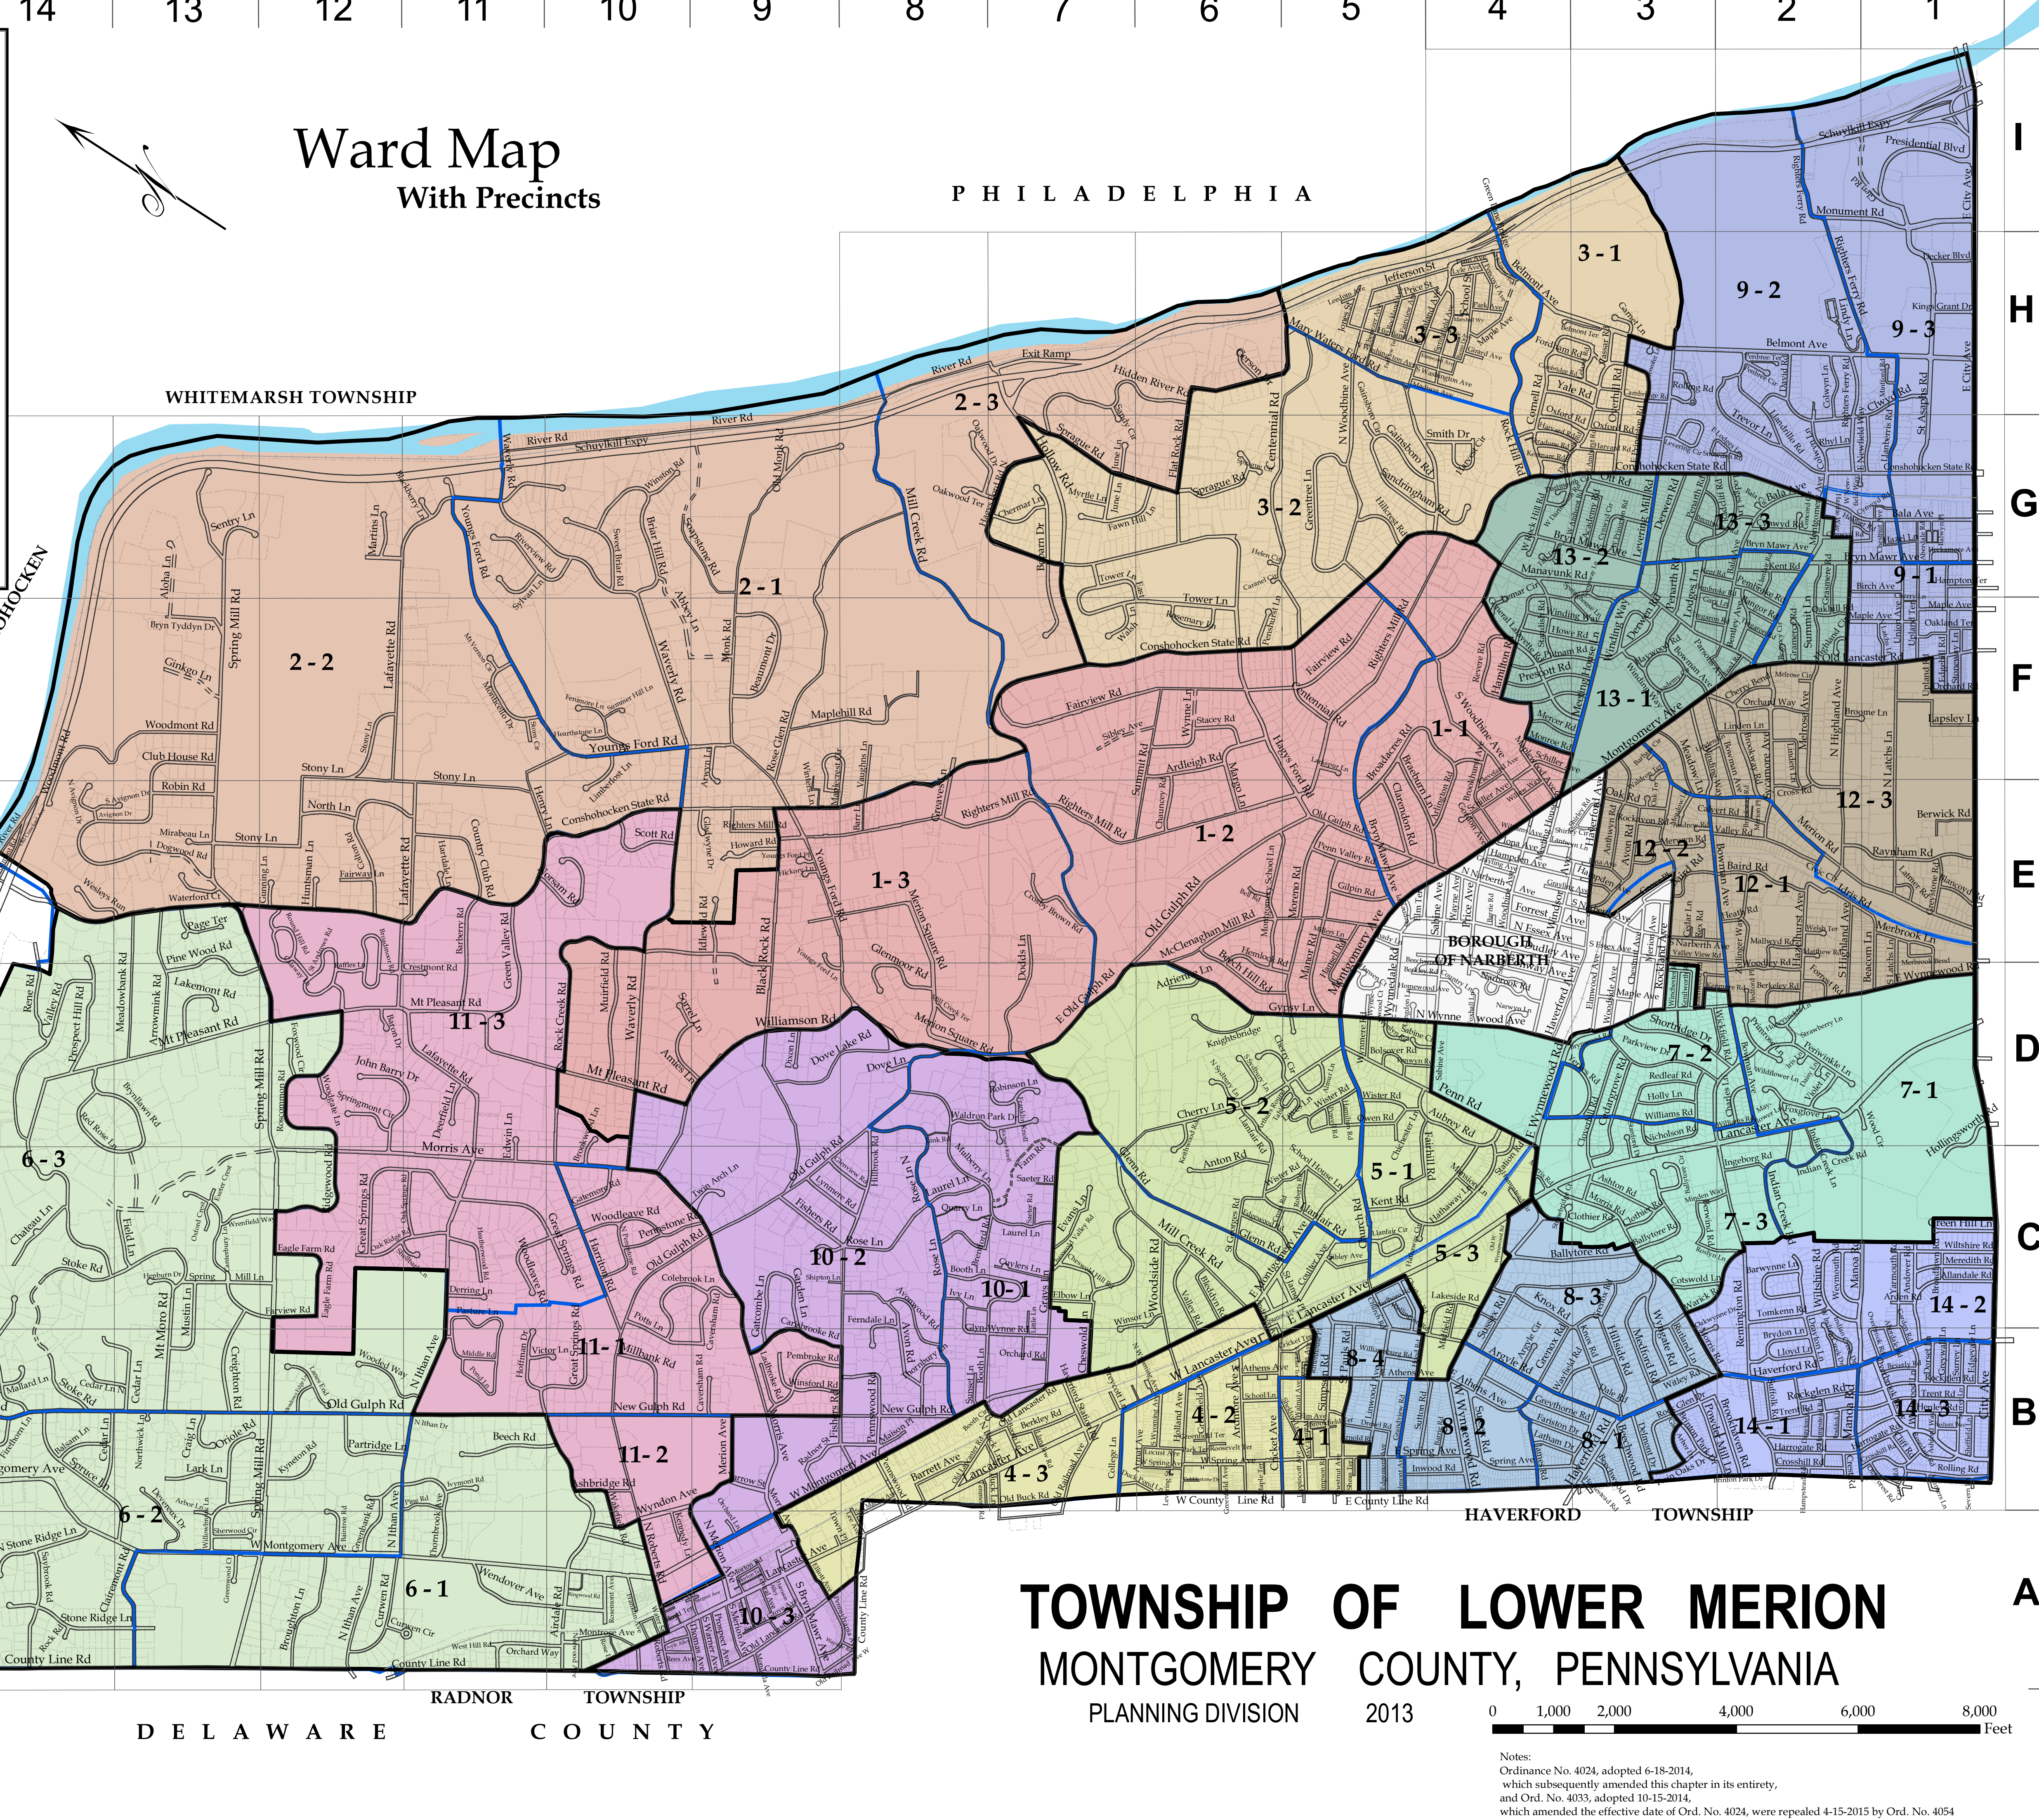

STREET INDEX

Table listing streets and their corresponding ward numbers (e.g., Abbey Lane 9F-10C, Abertale Road 1G, Academy Circle 3F, etc.)

Legend showing color-coded boxes for Ward 1 through Ward 14.

Ward Map With Precincts

PHILADELPHIA

WHITEMARSH TOWNSHIP

BOROUGH OF CONSHOHOCKEN

BOROUGH OF WEST CONSHOHOCKEN

BOROUGH OF NARBERTH

HAVERFORD TOWNSHIP

DELAWARE COUNTY

TOWNSHIP OF LOWER MERION

MONTGOMERY COUNTY, PENNSYLVANIA

PLANNING DIVISION

2013

Notes: Ordinance No. 4024, adopted 6-18-2014, which subsequently amended this chapter in its entirety, and Ord. No. 4033, adopted 10-15-2014, which amended the effective date of Ord. No. 4024, were repealed 4-15-2015 by Ord. No. 4054